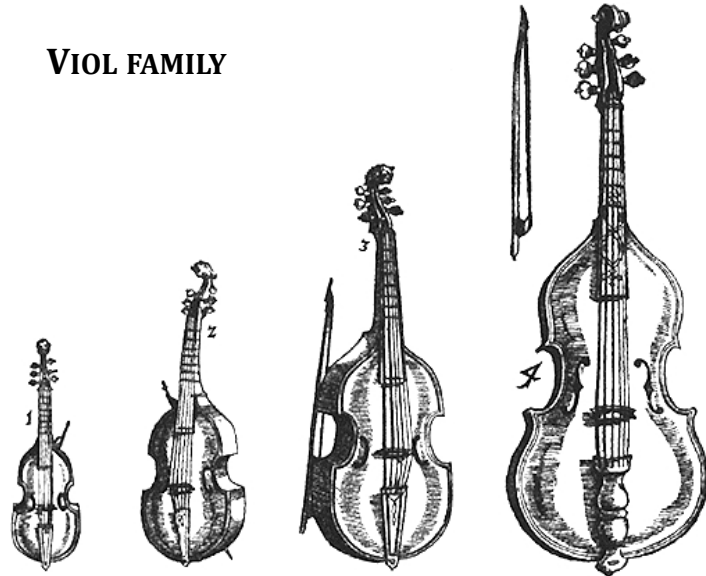

Baroque orchestra

LISTEN, PLAY, CREATE

ESTER LÓPEZ — JORGE BENAYAS

TIMPANI

NATURAL TRUMPET

SACKBUT

NATURAL HORN

FLUTE

VIOLA

LISTEN, PLAY, CREATE

ESTER LÓPEZ — JORGE BENAYAS

VIHUELA

RECORDER

HARPSICHORD

HARP

ORGAN

CLAVICHORD

VIOL FAMILY

**VIOLIN FAMILY:
VIOLIN, VIOLA, CELLO**

Replaced by →