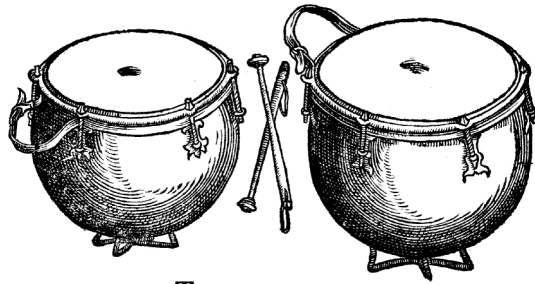

Baroque orchestra

LISTEN, PLAY, CREATE

ESTER LÓPEZ — JORGE BENAYAS

TIMPANI

NATURAL TRUMPET

SACKBUT

NATURAL HORN

FLUTE

OBOE

BASSOON

CELLO

DOUBLE BASS/VIOLONE

ARCHLUTE

LUTE

HARPSICHORD

VIOLIN